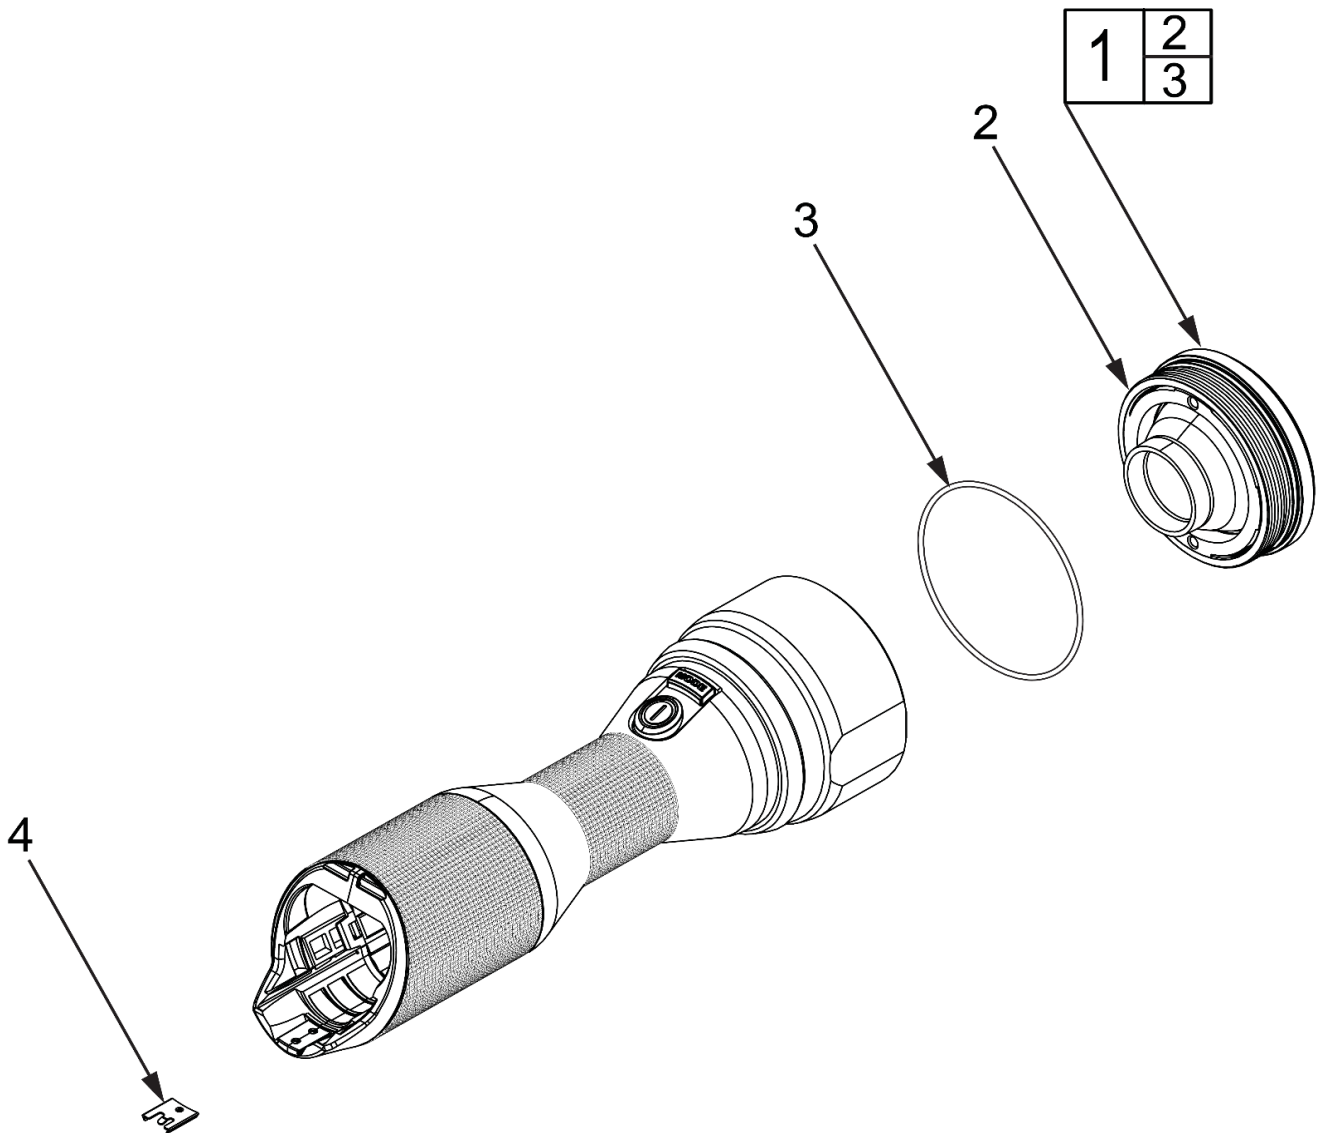

# M12 MLED

SERVICE PARTS DIAGRAM

TTI Model Number: 016 054 004

M12™ LED METAL FLASHLIGHT

Bulletin Date:

**Apr-20**

Starting Serial Number:

VERSION A - M2016

00	0
----	---

**EXAMPLE:**

Component Parts (Small #) Are Included  
When Ordering The Assembly (Large #).

	<h1>M12 MLED</h1> <p>SERVICE PARTS LIST</p>	<b>Bulletin Date:</b> <h2>Apr-20</h2>
	<p>TTI Model Number: 016 054 004</p> <p><b>M12™ LED METAL FLASHLIGHT</b></p>	<b>Starting Serial Number:</b> <p>VERSION A - M2016</p>

ITEM	PART NUMBER	PART DESCRIPTION	QTY (PCS)
1	016054001001	OPTIC ASSEMBLY	1
2	-	BEZEL	1
3	016054001002	O-RING	1
4	631542003	HOUSING CLIP	1
5	016054001003	LANYARD (STRAP) (NOT SHOWN)	1